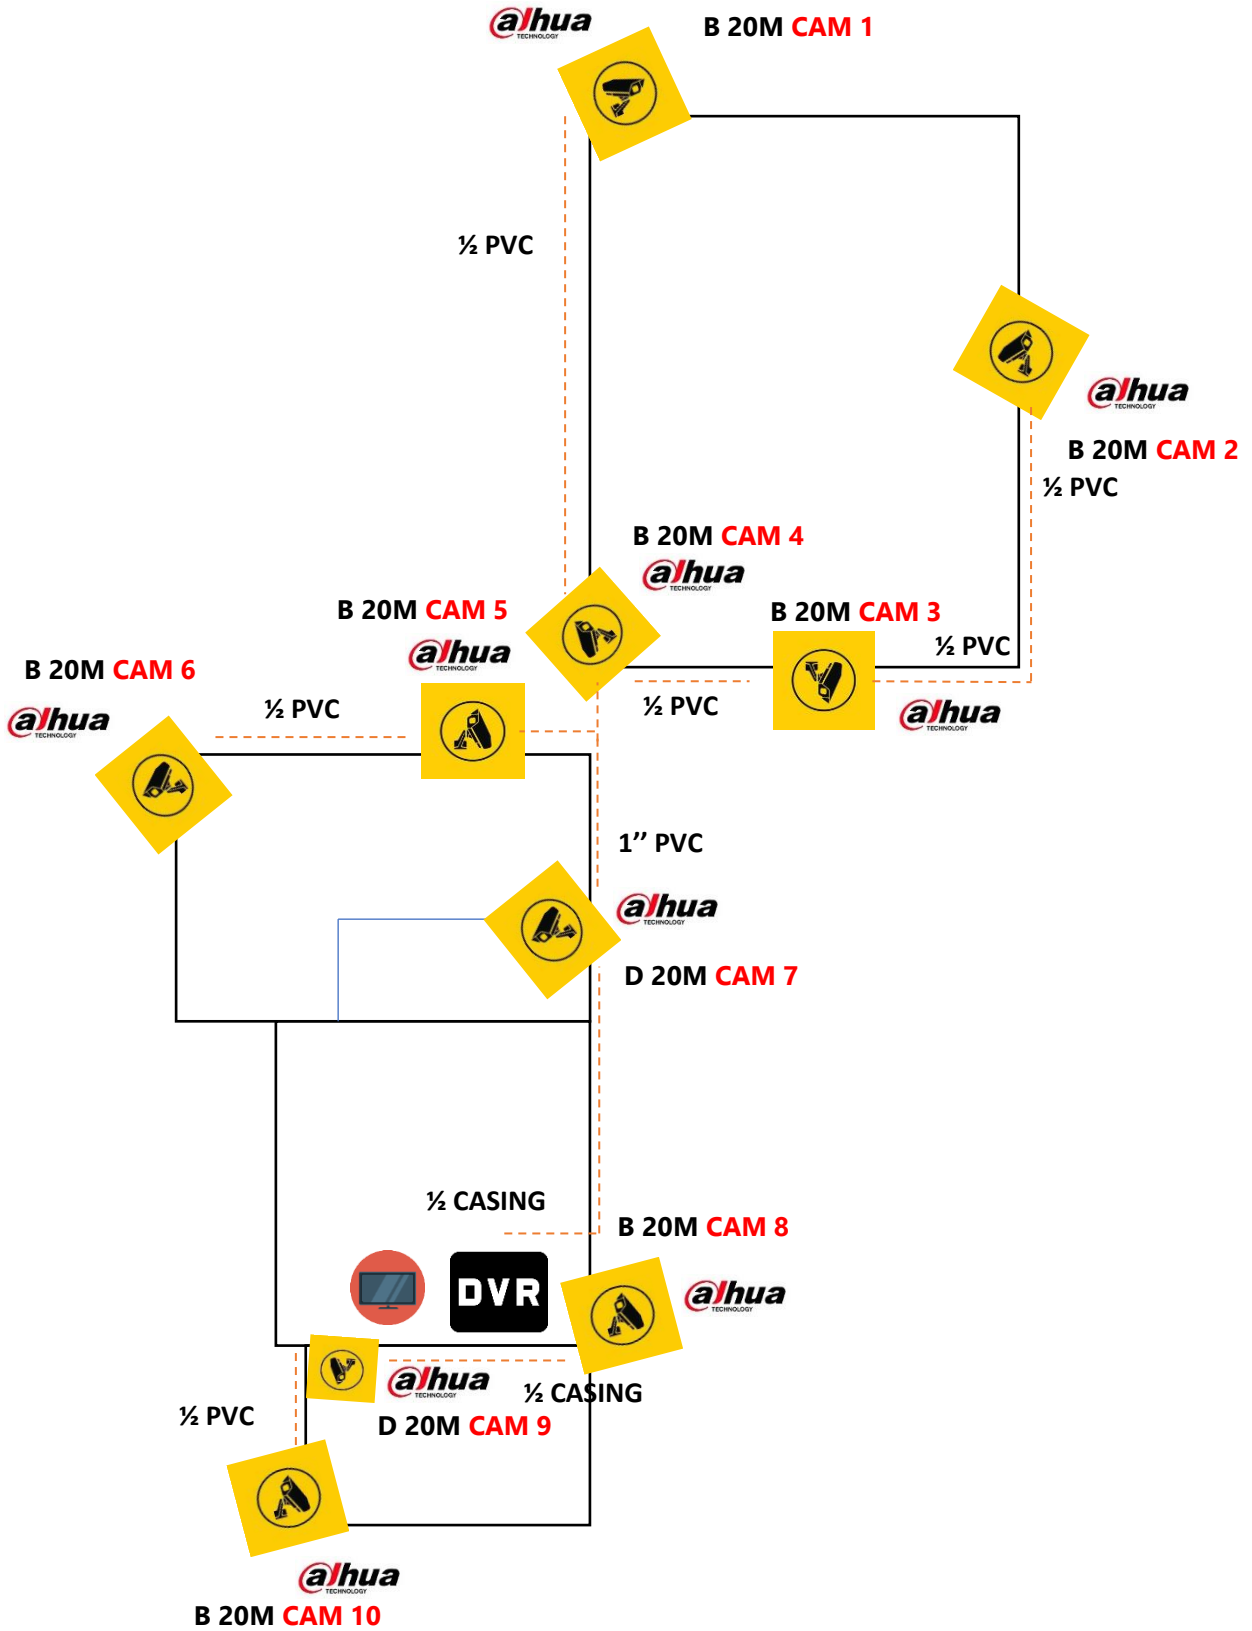

2023-06-14

DAHUA 16CH DVR	DAHUA D 20M CAM	DAHUA B 20M CAM	3C2V CABLE
16CH – AI DVR	02	08	-